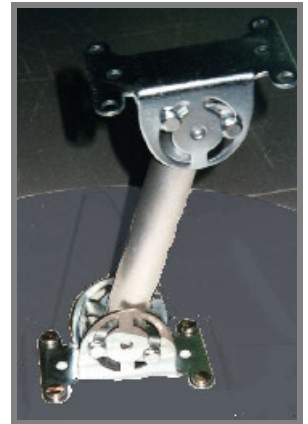

## TM 7045 TRAFFIC MIRROR

- A high quality general purpose exterior convex mirror
- Designed for light traffic areas such as car parks and driveways. It is also very suitable for industrial roadways, loading bays etc
- Mirror manufactured from shatter resistant acrylic with a robust ABS backplate
- Fully adjustable rigid mounting
- Views round corners and into blind spots